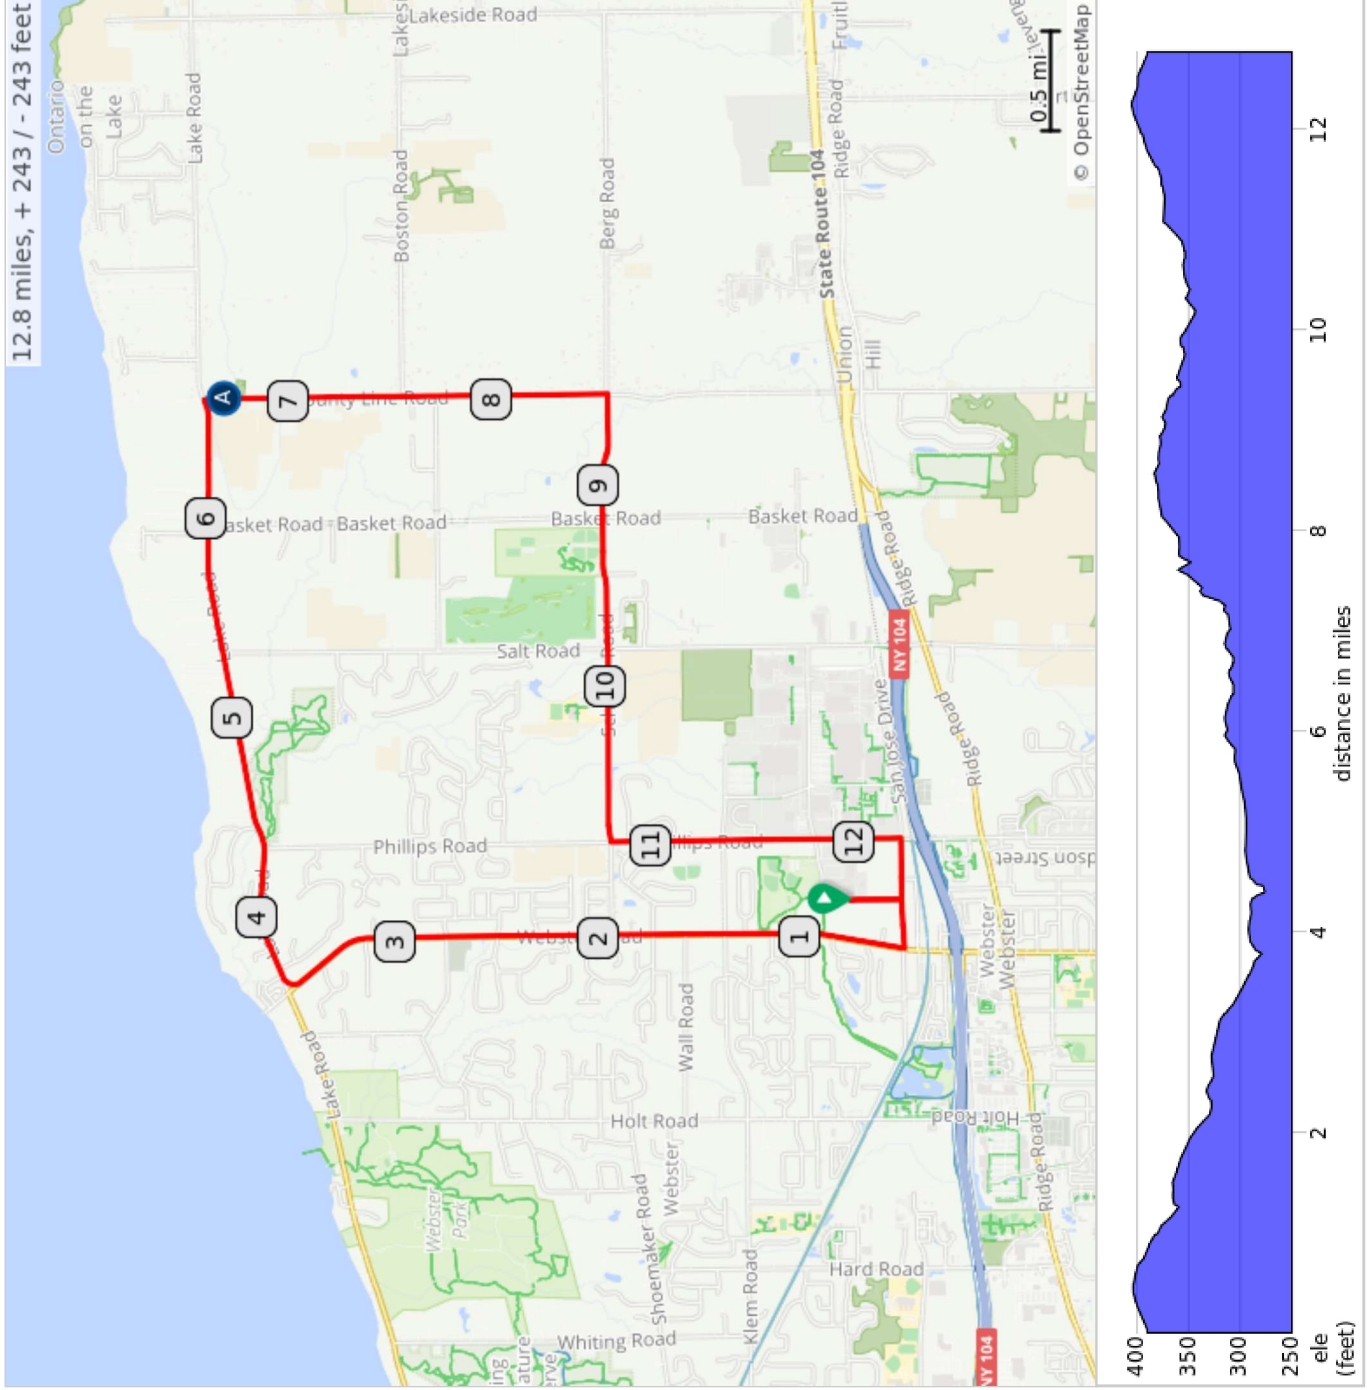

2023 TDC 12 Mile Ride - (Subject To Change)

A. Rest Stop - Conrose Car Depot (6.5m)

2023 TDC 12 Mile Ride - (Subject To Change)

Num	Dist	Prev	Type	Note	Next
1.	0.0	0.0	📍	Start of route	0.3
2.	0.3	0.3	➡	Right onto Orchard St	0.2
3.	0.5	0.2	➡	Right onto NY-250 N/North Ave	3.1
4.	3.6	3.1	➡	Right onto Lake Rd	3.0
5.	6.6	3.0	➡	Right onto County Line Rd	0.1
6.	6.7	0.1	⚓	• Rest Stop - Conrose Car Depot	1.9
7.	8.6	1.9	➡	Right onto Schlegel Rd	1.3
8.	9.8	1.3	⬅	CAUTION crossing Salt Rd!	1.0
9.	10.8	1.0	⬅	Left onto Phillips Rd	1.4
10.	12.2	1.4	➡	Right onto Orchard St	0.3
11.	12.5	0.3	➡	Right onto Panama Rd	0.2
12.	12.8	0.2	📍	End of route	0.0

12.8 miles. +234/-234 feet